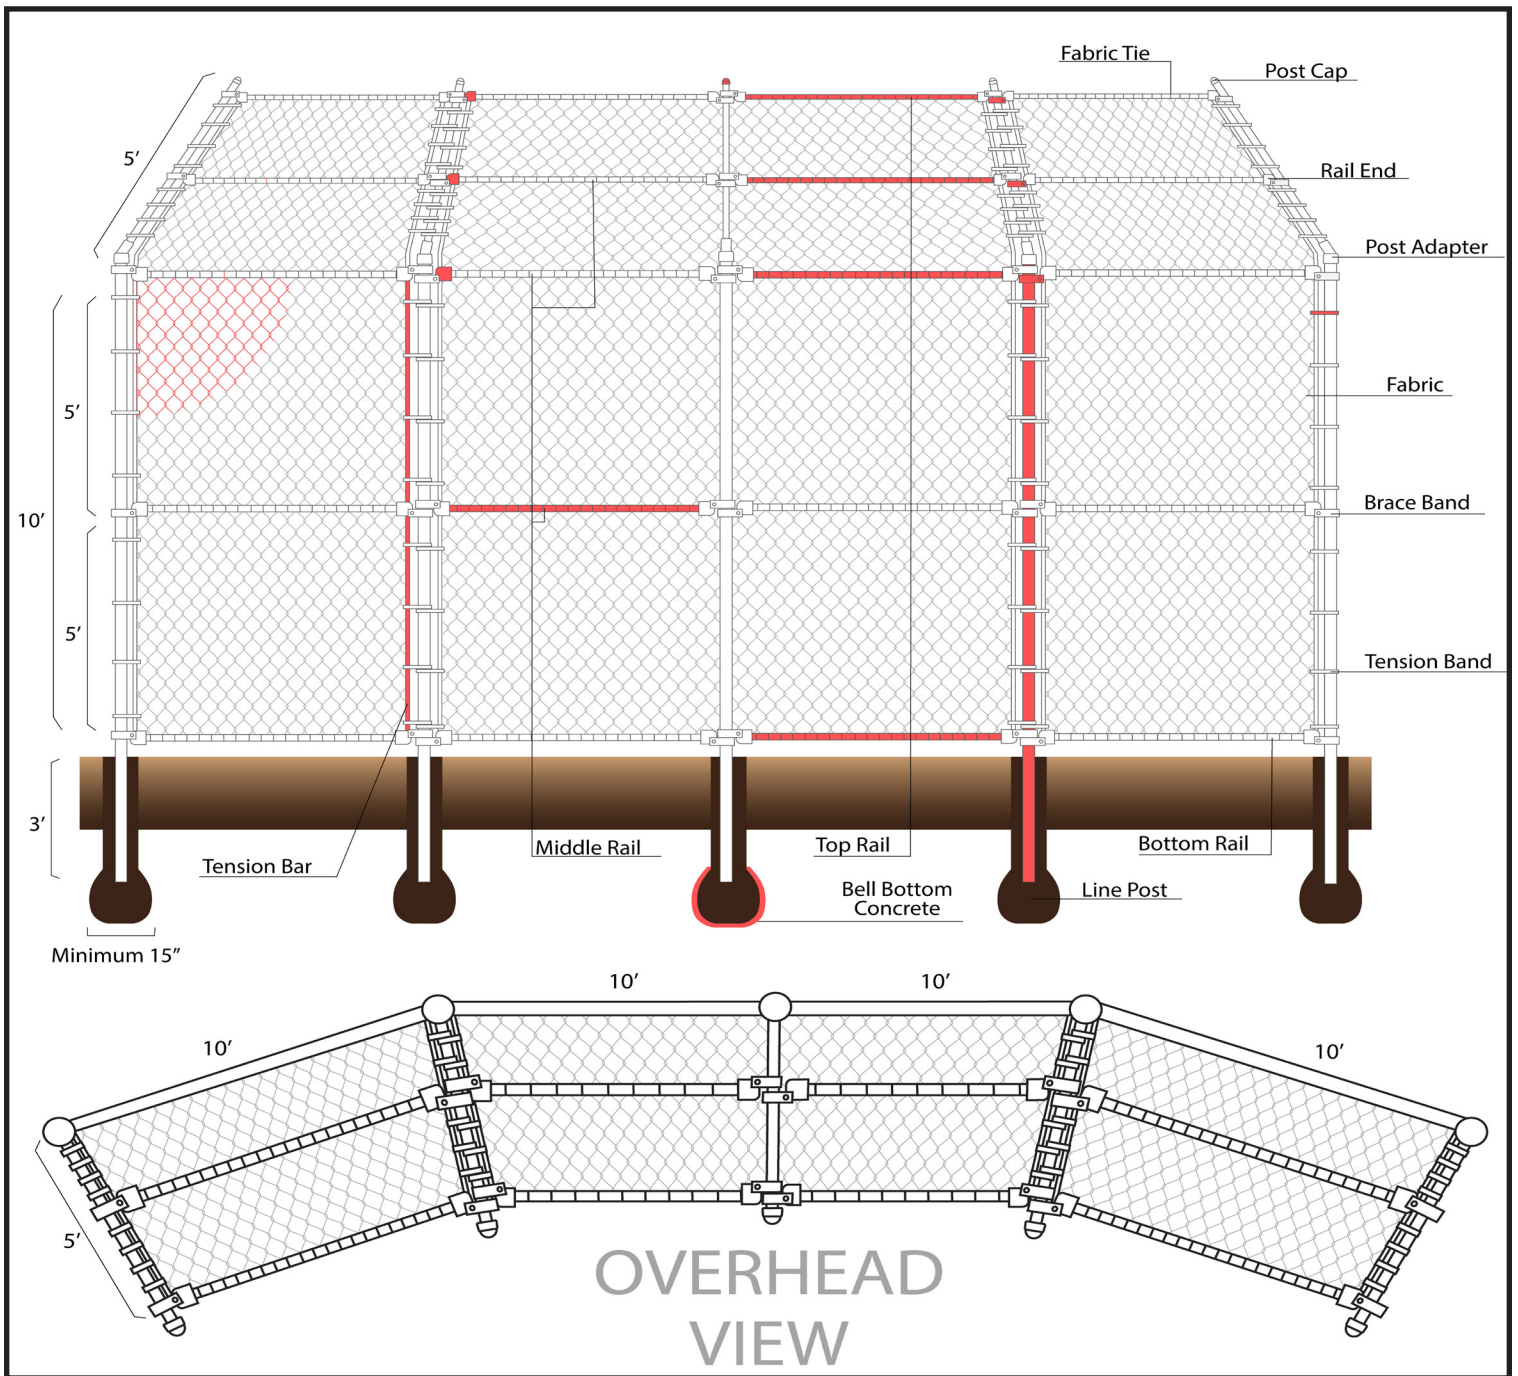

Baseball Fence Backstop Kit Specifications

Baseball Fence Backstop Kit 10' High x 20' Wide x 10' Wings with Canopy

SKU: BCKST-UC-10X20X10X10

Height	10'
Center Panel Length	20'
Left Wing Length	10'
Right Wing Length	10'
Total Length	40'
Canopy Width	5'
Material	Galvanized Steel